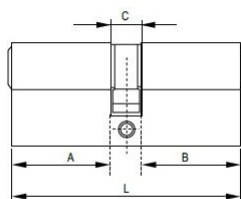

PRODUCT SHEET

Description:

Profile Cylinder, SS-Look, 95mm (35+10+50mm) FAB Key Way, W/3 SISO Metal Keys, W/Screw

Item number:

14.60.128-0

Units	Box	Carton	HS Code	Barcode
Pcs.	10	100	8301600090	 5704866051415